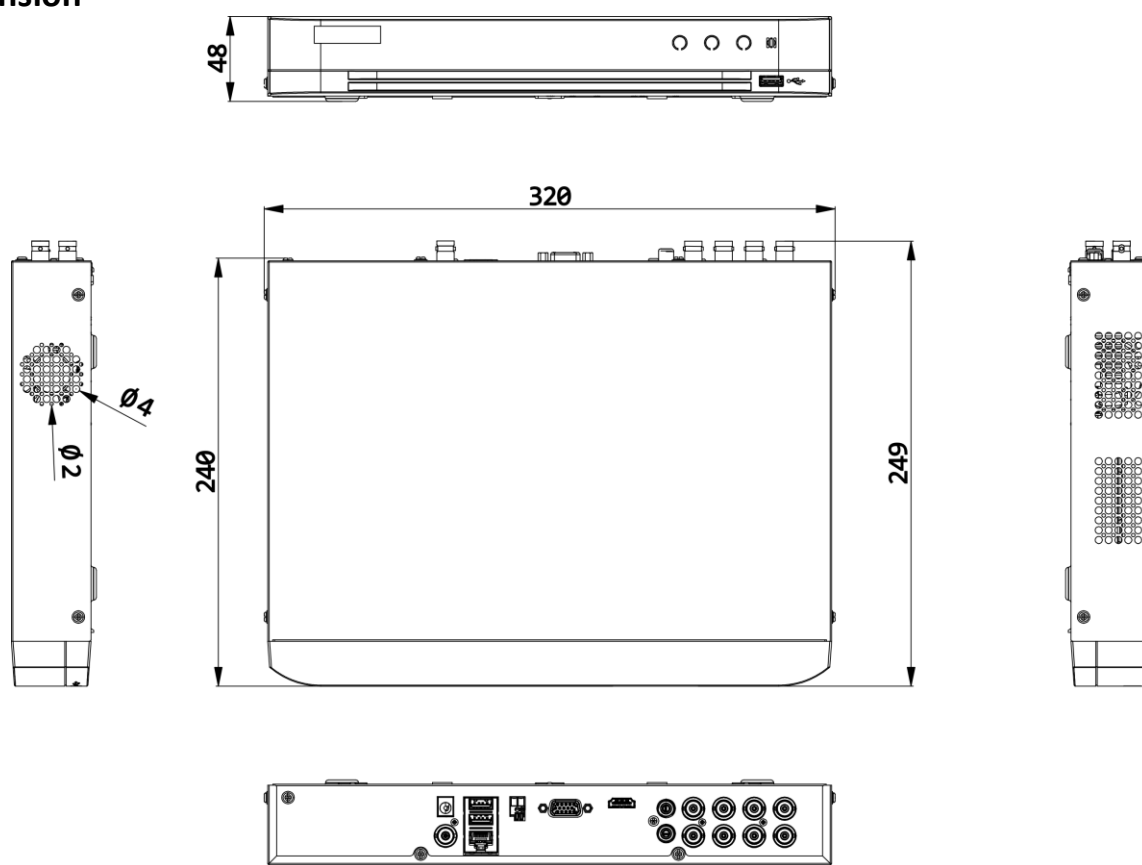

Frame Rate	Main stream: 8 MP@8 fps/3K@12 fps/5 MP@12 fps/4 MP@15 fps/8 MP Lite@15 fps/3 MP@18 fps 1080p/720p/WD1/4CIF/VGA/CIF@25 fps (P)/30 fps (N) Sub-stream: WD1/4CIF/CIF@25 fps (P)/30 fps (N)
Video Bitrate	32 Kbps to 10 Mbps
Dual-stream	Support main stream or sub stream
Stream Type	Video, Video & Audio
Audio Compression	G.711u
Audio Bitrate	64 Kbps
Decoding	
Decoding Capability	up to 24-ch 1080P@30fps
Network	
Total Bandwidth	256 Mbps
Network Protocol	TCP/IP, PPPoE, DHCP, Hik-Connect, DNS, DDNS, NTP, SADP, NFS, iSCSI, UPnP™, HTTPS, ONVIF, ISUP
Remote Connection	64
Network Interface	1, RJ45 10M/100M/1000M self-adaptive Ethernet interface
Auxiliary Interface	
SATA	1 SATA interface
Capacity	up to 12 TB capacity for each disk
Serial Interface	RS-485 (half-duplex)
USB Interface	Front panel: 1 × USB 2.0; Rear panel: 2 × USB 3.0
Alarm In/Out	N/A (optional to support)
General	
Power Supply	12 VDC, 2 A
Consumption	≤ 24 W
Working Temperature	-10 °C to 55 °C (14 °F to 131 °F)
Working Humidity	10% to 90%
Dimension (W × D × H)	320 × 240 × 48 mm (12.6 × 9.4 × 1.9 inch)
Weight	≤ 2 kg (4.4 lb)

▪ **Physical Interface**

No.	Description	No.	Description
1	Video in	6	LAN network interface and USB interface
2	Audio out	7	12 VDC power input
3	HDMI interface	8	GND
4	VGA interface	9	Audio in
5	RS-485 interface	10	Video out

▪ **Available Model**

iDS-7208HUHI-M1/XT

▪ Dimension

scale/1:1;Unit/mm

See Far, Go Further

www.hikvision.com
support@hikvision.com