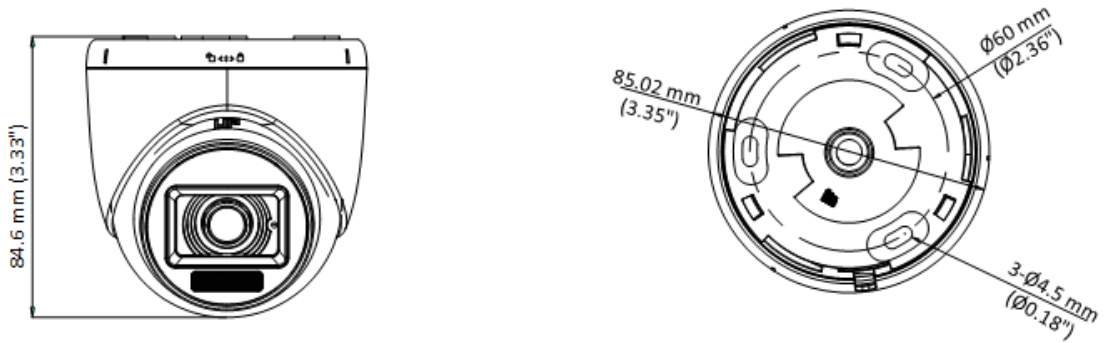

▪ **Dimension**

▪ **Accessory**

▪ **Optional**

DS-1275ZJ-SUS Vertical Pole Mount	DS-1280ZJ-XS Junction box	DS-1276ZJ-SUS Corner Mount	DS-1272ZJ-110-TRS Wall mount