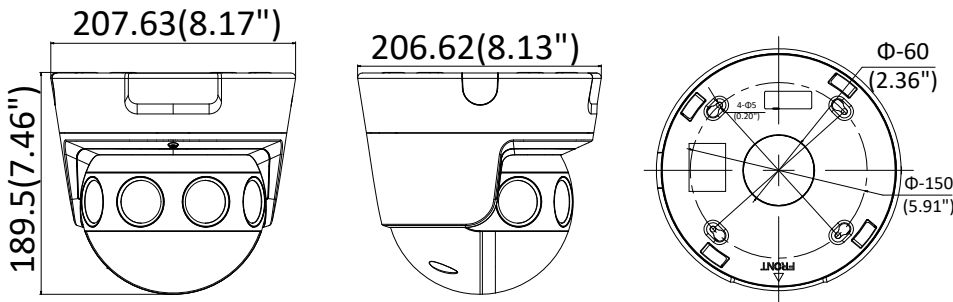

Available Models

- DS-2CD6924F-I [4mm]
- DS-2CD6924F-IS [4mm]
- DS-2CD6924F-IS/NFC [4mm]

Dimensions

Unit: mm

Accessories

Cap (Included)

Distributed by